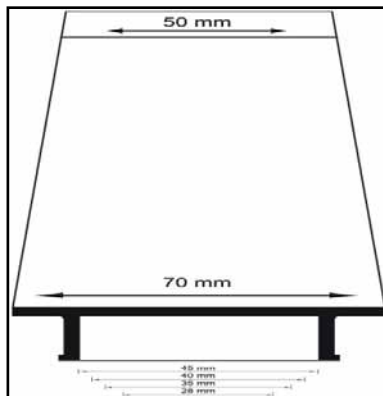

Twin Air Clamp-on Filters

DUAL STAGE FILTER MATERIAL

Part number	(A) Rubber Diameter	(B) Width Filter Diameter	(C) Length Filter	(D) Length Rubber	Filter Shape
158973	28 mm	70x50 mm	55 mm	20 mm	Oval
158974	35 mm	70x50 mm	55 mm	20 mm	Oval
158975	45 mm	110 mm	80 mm	38 mm	Round 45 degree
158976	40 mm	110 mm	80 mm	20 mm	Round 45 degree
158977	28 mm	110 mm	80 mm	20 mm	Round 45 degree
158978	35 mm	110 mm	80 mm	20 mm	Round 45 degree
158980	57 mm	100 mm	57 mm	55 mm	Round