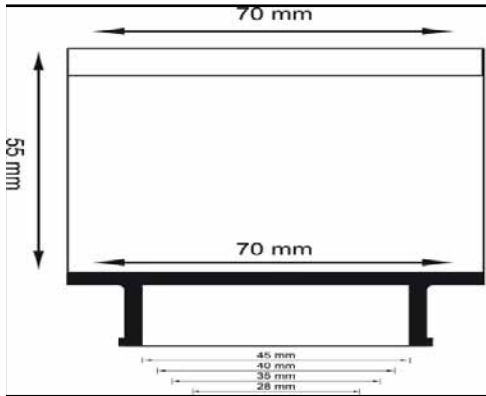

Twin Air Clamp-on Filters

DUAL STAGE FILTER MATERIAL

Part number	(A) Rubber Diameter	(B) Width Filter Diameter	(C) Length Filter	(D) Length Rubber	Filter Shape
158973	28 mm	70x50 mm	55 mm	20 mm	Oval
158974	35 mm	70x50 mm	55 mm	20 mm	Oval
158975	45 mm	110 mm	80 mm	38 mm	Round 45 degree
158976	40 mm	110 mm	80 mm	20 mm	Round 45 degree
158977	28 mm	110 mm	80 mm	20 mm	Round 45 degree
158978	35 mm	110 mm	80 mm	20 mm	Round 45 degree
158980	57 mm	100 mm	57 mm	55 mm	Round