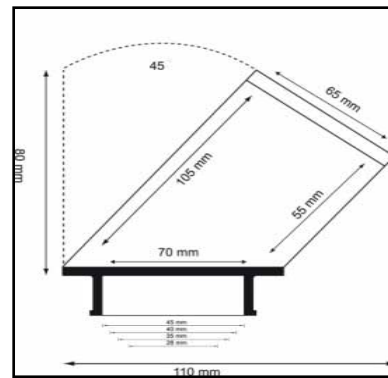

Twin Air Clamp-on Filters

DUAL STAGE FILTER MATERIAL

Part number	(A) Rubber Diameter	(B) Width Filter Diameter	(C) Length Filter	(D) Length Rubber	Filter Shape
158973	28 mm	70x50 mm	55 mm	20 mm	Oval
158974	35 mm	70x50 mm	55 mm	20 mm	Oval
158975	45 mm	110 mm	80 mm	38 mm	Round 45 degree
158976	40 mm	110 mm	80 mm	20 mm	Round 45 degree
158977	28 mm	110 mm	80 mm	20 mm	Round 45 degree
158978	35 mm	110 mm	80 mm	20 mm	Round 45 degree
158980	57 mm	100 mm	57 mm	55 mm	Round